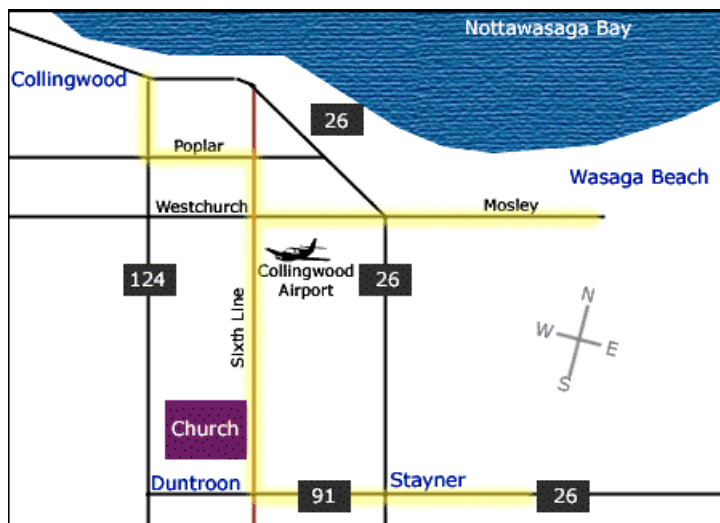

Directions to the Stayner BIC Church - (705) 428-6537 - www.staynerbic.com -

From Collingwood

1. Take Hwy. 124 / 8th Line South towards Duntroon
2. Turn *LEFT* onto Poplar
3. Turn *RIGHT* onto Sixth line
4. Proceed past Collingwood airport
5. Stayner Brethren In Christ Church (#1152 Sixth Line Rd., Stayner, ON L0M 1S0) will be on your *RIGHT*

From Stayner/Barrie

1. Travel west on Hwy. 91 towards Duntroon
2. Proceed *past* Fairgrounds road (on your left). You will be turning at your first right shortly.
3. Turn *RIGHT* onto Sixth line
4. Stayner Brethren In Christ Church (#1152 Sixth Line Rd., Stayner, ON L0M 1S0) will be on your *LEFT*

From Wasaga Beach

1. Take Mosely St. across Hwy. 26 onto Westchurch Rd.
2. Turn *LEFT* onto Sixth Line Rd. (at the Collingwood Airport)
3. Proceed south on Sixth Line
4. Stayner Brethren In Christ Church (#1152 Sixth Line Rd., Stayner, ON L0M 1S0) will be on your *RIGHT*

Map to the Stayner BIC Church